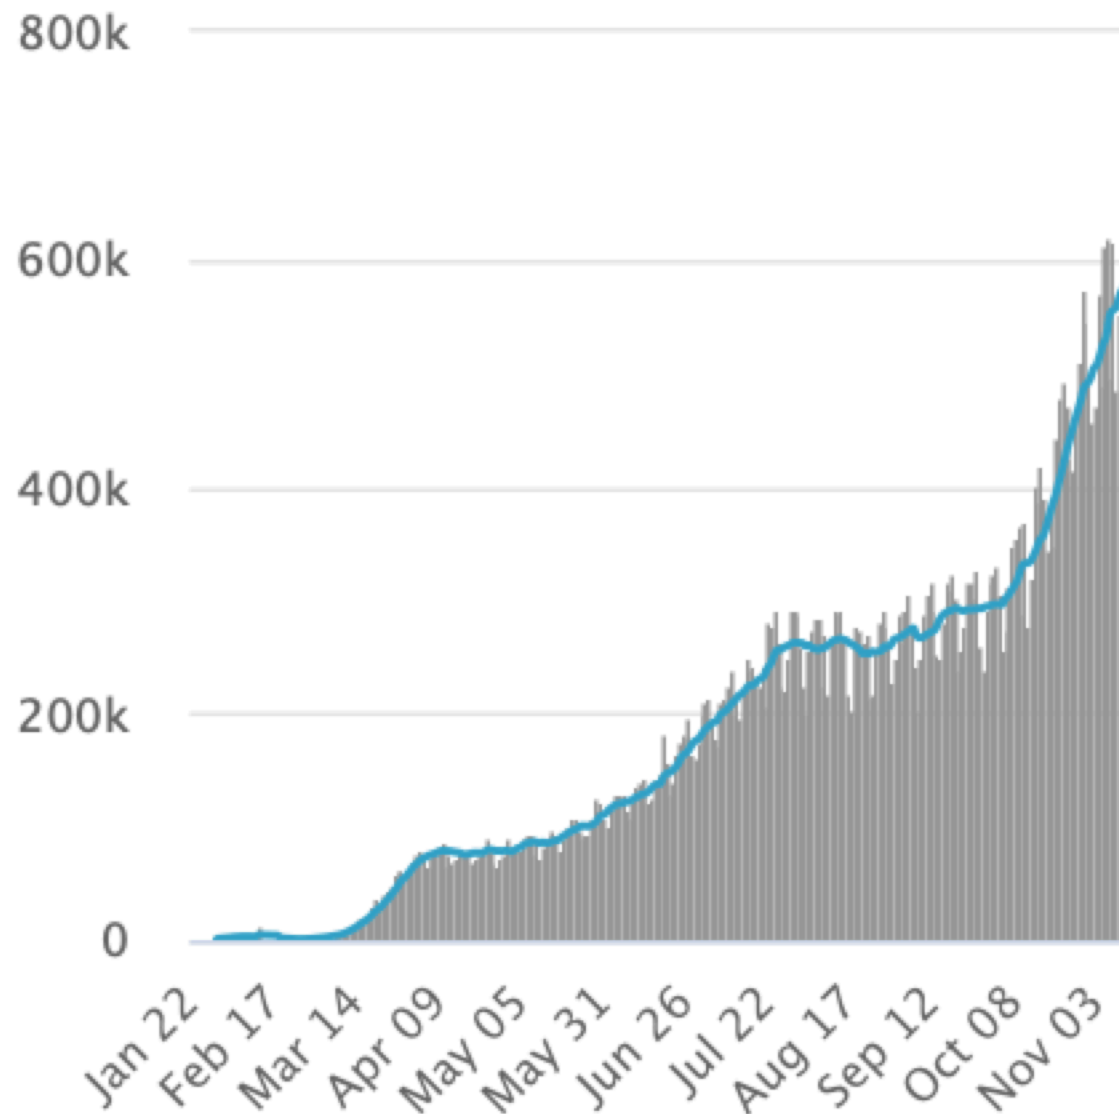

daily

linear

logarithmic

Daily New Cases

Cases per Day
Data as of 0:00 GMT+0

7-day moving average

daily

linear

logarithmic

Daily Deaths

Deaths per Day
Data as of 0:00 GMT+0

7-day moving average