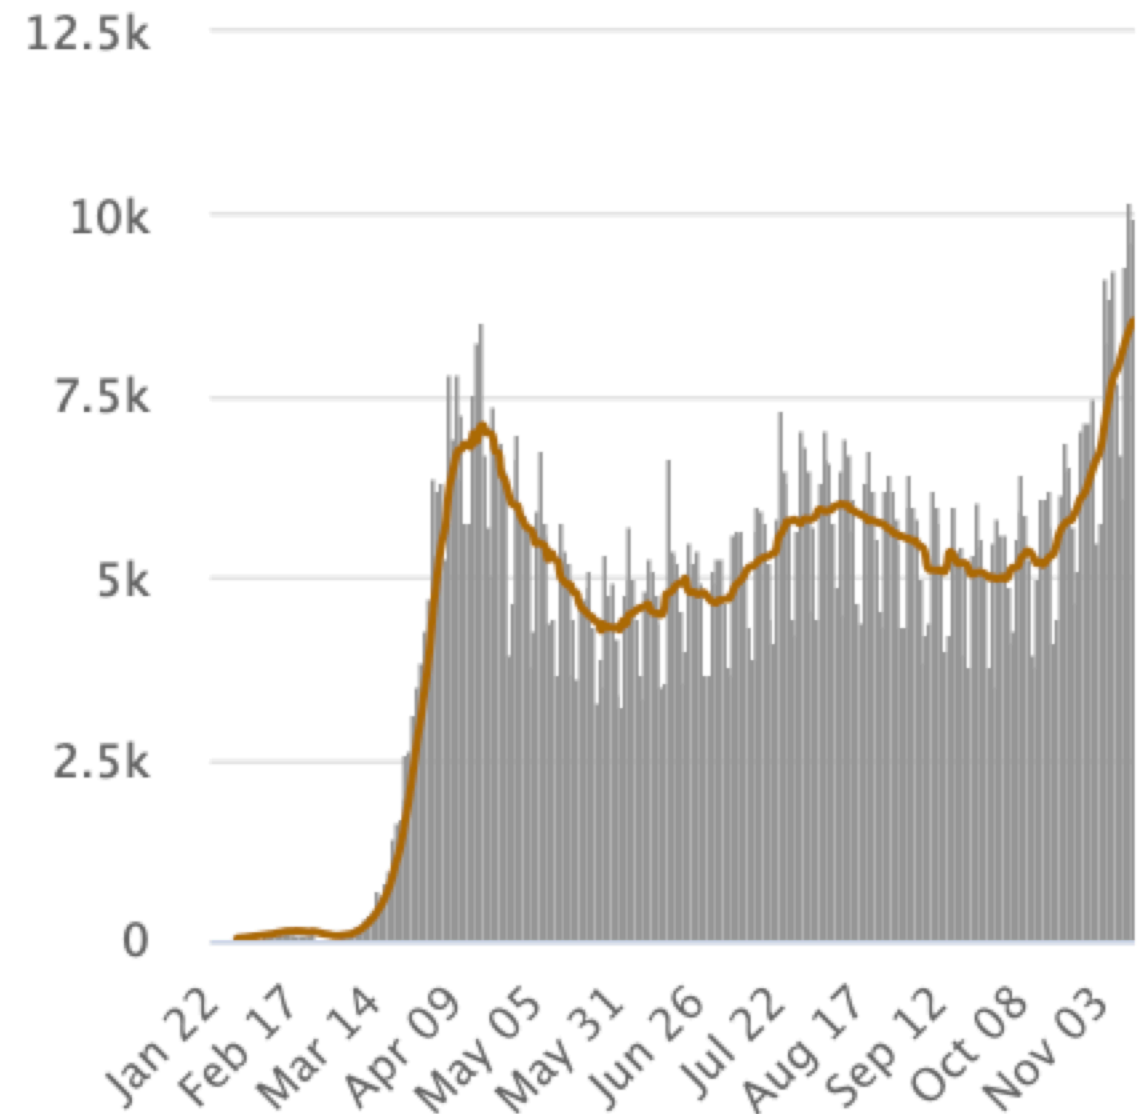

daily

linear

logarithmic

Daily New Cases

Cases per Day
Data as of 0:00 GMT+0

7-day moving average

daily

linear

logarithmic

Daily Deaths

Deaths per Day
Data as of 0:00 GMT+0

7-day moving average